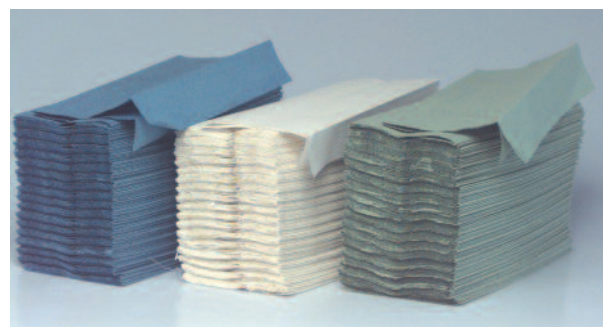

C and Z FOLD TOWELS

code	fold	ply	colour	size	sheets
NPC502	C	1	blue	330x225	2880
NPC503	C	1	green	330x225mm	2880
NPC504	C	1	white	380x225mm	2880
NPC507	C	2	white	330x225mm	2880
NPC509	Z	1	blue	235x240mm	3000
NPC501	Z	1	white	235x240mm	3000

Z Fold

C Fold